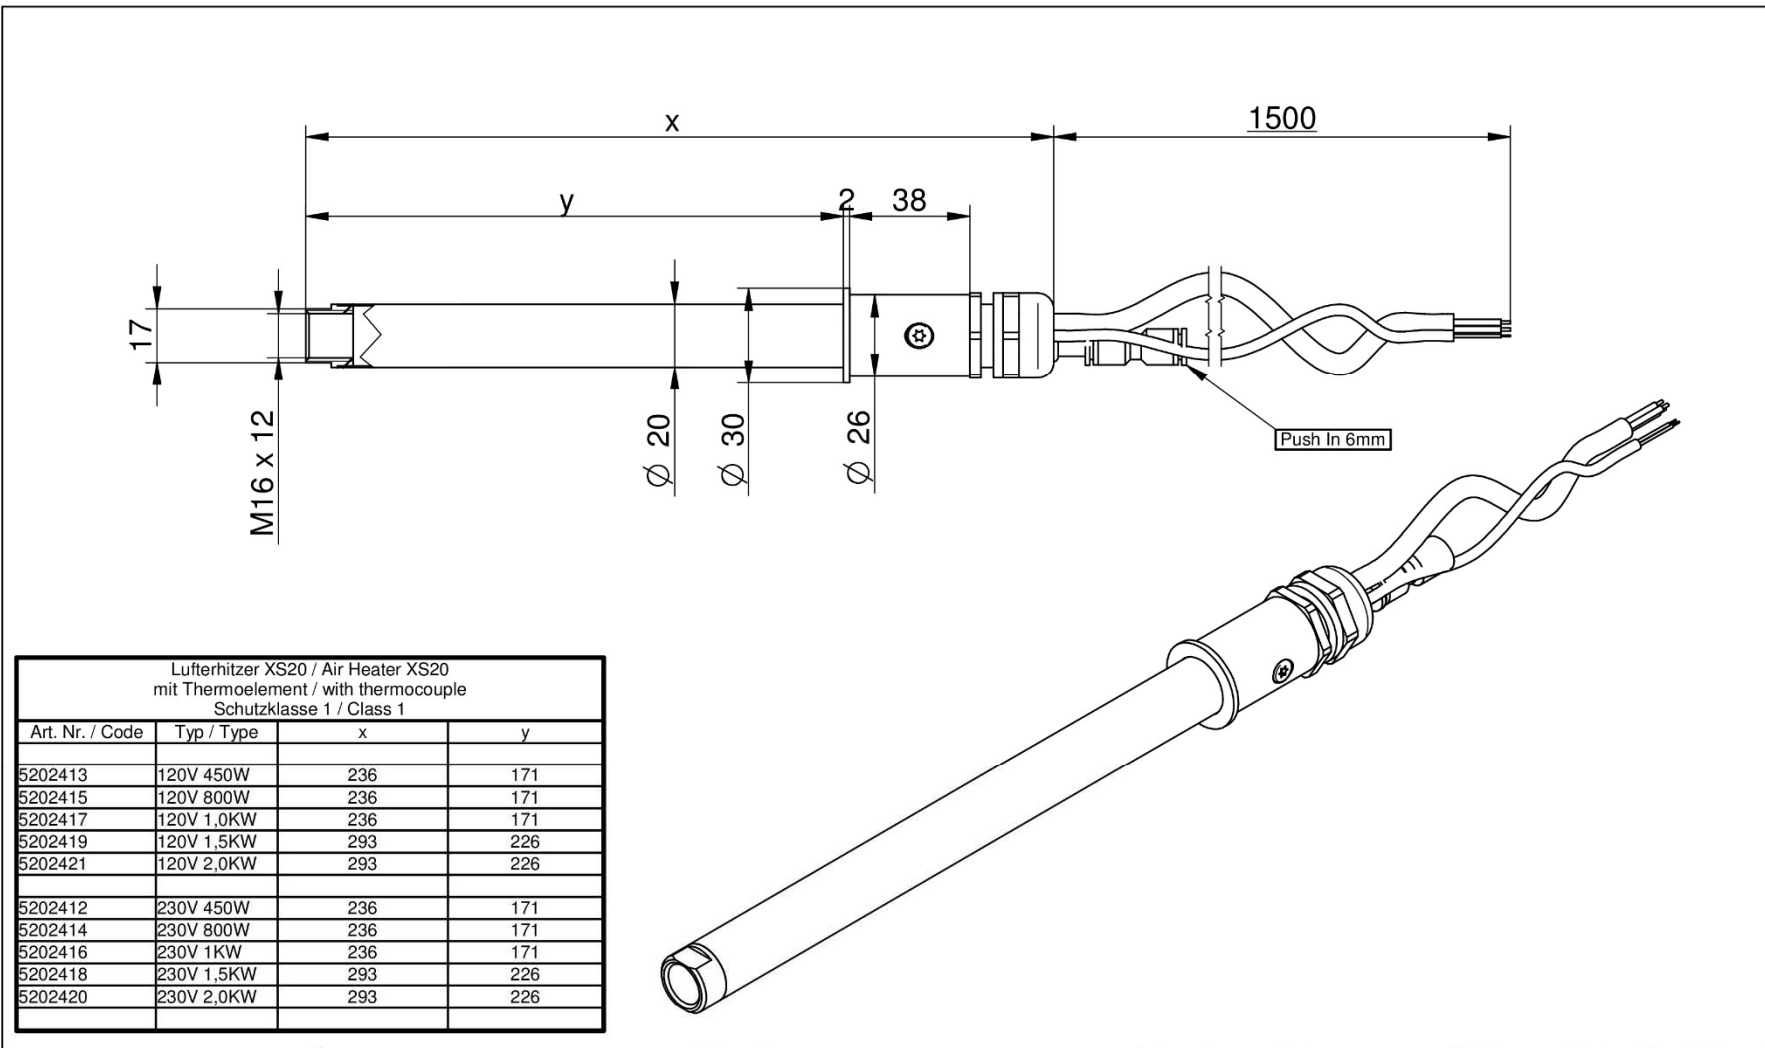

Air heater type XS20 from 0,45 KW to 2,0 KW

Lufterhitzer XS20 / Air Heater XS20 mit Thermoelement / with thermocouple Schutzklasse 1 / Class 1			
Art. Nr. / Code	Typ / Type	x	y
5202413	120V 450W	236	171
5202415	120V 800W	236	171
5202417	120V 1,0KW	236	171
5202419	120V 1,5KW	293	226
5202421	120V 2,0KW	293	226
5202412	230V 450W	236	171
5202414	230V 800W	236	171
5202416	230V 1KW	236	171
5202418	230V 1,5KW	293	226
5202420	230V 2,0KW	293	226

HERZ Austria	Maßblatt Dimension sheet	Typ / Type: XS20	Bemerkungen / Notes:	Zeichnung / Drawing Nr: 19.02.2016	Name Rauter
				geändert: 18.04.2018	Seite: 1/1

Änderungen vorbehalten / Changes reserved