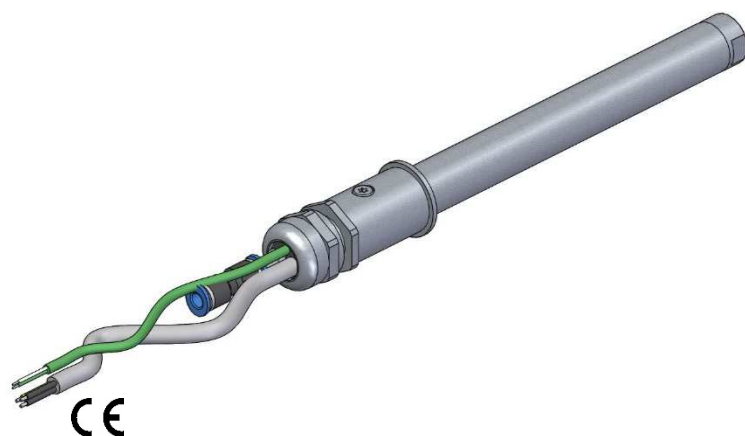

Air heater type XS20 from 0,45 KW to 2,0 KW

- Function:** Air heater with external air supply via compressed air
- Configuration:** In series with thermocouple typ ,K'
Length of connecting cable and thermocouple cable = 1,5 Meter
- Features:** Case with high-grade steel, brass cable gland - chromed
Air hose per meter available
Exhaust opening M16 female thread
- Power:** 0,45 KW, 0,8 KW, 1,0 KW, 1,5 KW, 2,0 KW
- Voltage:** 120 VAC, 230 VAC, 460 VAC
Special voltage on request

Technical data:

.Type	XS20						XS20L					
Item number		5202413	5202412	5202415	5202414	5202417	5202416	5202419	5202418	5202421	5202420	5202423
Voltage	VAC	120	230	120	230	120	230	120	230	120	230	460
Frequency	Hz	50 / 60										
Performance	KW	0,45		0,8		1,0		1,5		2,0		
Power	A	3,75	1,95	7,0	3,5	8,3	4,4	12,5	6,5	16,7	8,8	4,4
Max. temperature	°C/°F	650/1202										
Min. airflow	l/min	30		60		75		100		150		
Max. air pressure	bar	6,0										
Thermocouple	Typ	,K'										
Weight	kg	0,4						0,5				
Air connection	Ø mm	Push-In Clip 6mm										
Exhaust opening	Ø mm	M16 female thread; wrench size 17										
Dimensions	mm(L x Ø)	286 x 30						343 x 30				
Conformity mark												
Protection class I												

Air heater type XS20 from 0,45 KW to 2,0 KW

Product description:	Connection scheme:
<ol style="list-style-type: none"> 1. Electric connection cable see on label 2. Thermocouple 3. Air supply Push-In Clip 6mm 4. Exhaust opening M16 IG, SW17 5. Label 	<ol style="list-style-type: none"> 1. L1 Electric connection cable seen on label 2. N 3. ⊕ Earth conductor 4. Thermocouple type „K“ (green = +) 5. Thermocouple type “K” (white = -)

Accessories:

Item.-No.	Description
5800166	 Tube nozzle d = 5mm with M16 thread for air heater type XS20
5202408	 Digital controller with logic output; type ETR48-24; 240VAC
5202406	 Power semiconductor relays without heat sink 230VAC 12A (Steering 12V)
5202407	 Heat sink for power semiconductor relays (5202406)