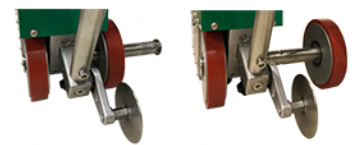

Roofon Multi

User-friendly Compact Light

- Lightweight & portable
- 40mm weld width
- Automated drive
- Wrinkle free welding
- Moveable rollers
- Steepless adjustment of air flow
- Great for parapets, gutter edge & drip edge
- Digital control & read out of temperature & speed
- Welds membrane up to 60 mil thickness
- Industry exclusive 3 year limited warranty

NEW!

*Optional Caster Wheels
Available*